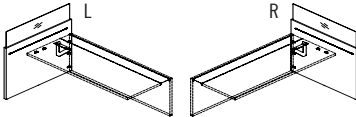

Height: 53½" (1357 mm), including the 12½" (315 mm) H acrylic screen			
46 x 1½ x 53½	1172 x 38 x 1357	CNNNS-LEST4654	982
Height: 47½" (1207 mm), including the 8" (203 mm) H acrylic screen			
46 x 1½ x 47½	1172 x 38 x 1207	CNNNS-LEST4647	870

Choose left or right, add L or R at the end of the code.

Center panel bases for single-sided surfaces, frosted screen *Full 1½" (38 mm) thick laminate end panels. Place at the junction of 2 single surfaces. Hardware included.*

46" W base compatible with 30" D surfaces.